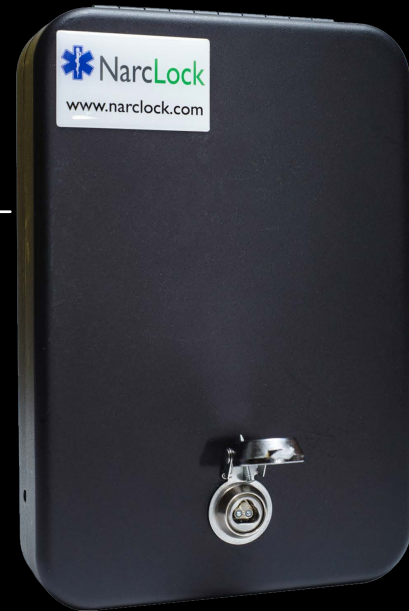

NARCLOCK

NarcLock

Portable Lock Box

Portable lock box with electronic access control lock.

Key Control

Limit access by only issuing smart key authorization to personnel

Physical Security

Unique, sealed design negates standard picking techniques

Increased Accountability

Time-stamped access record in both the lock and the key

» **Heavy duty 18-ga. steel construction**

» **Deluxe top and bottom "egg-crate" foam.**